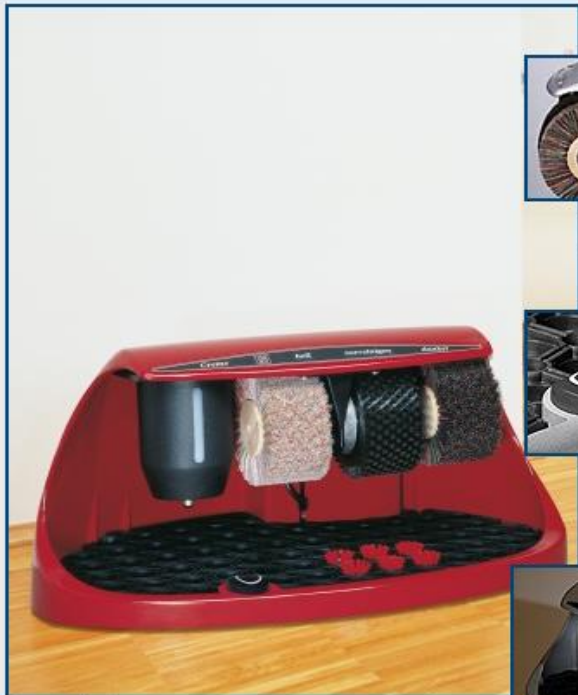

Celta Accessories
PROFESSIONAL